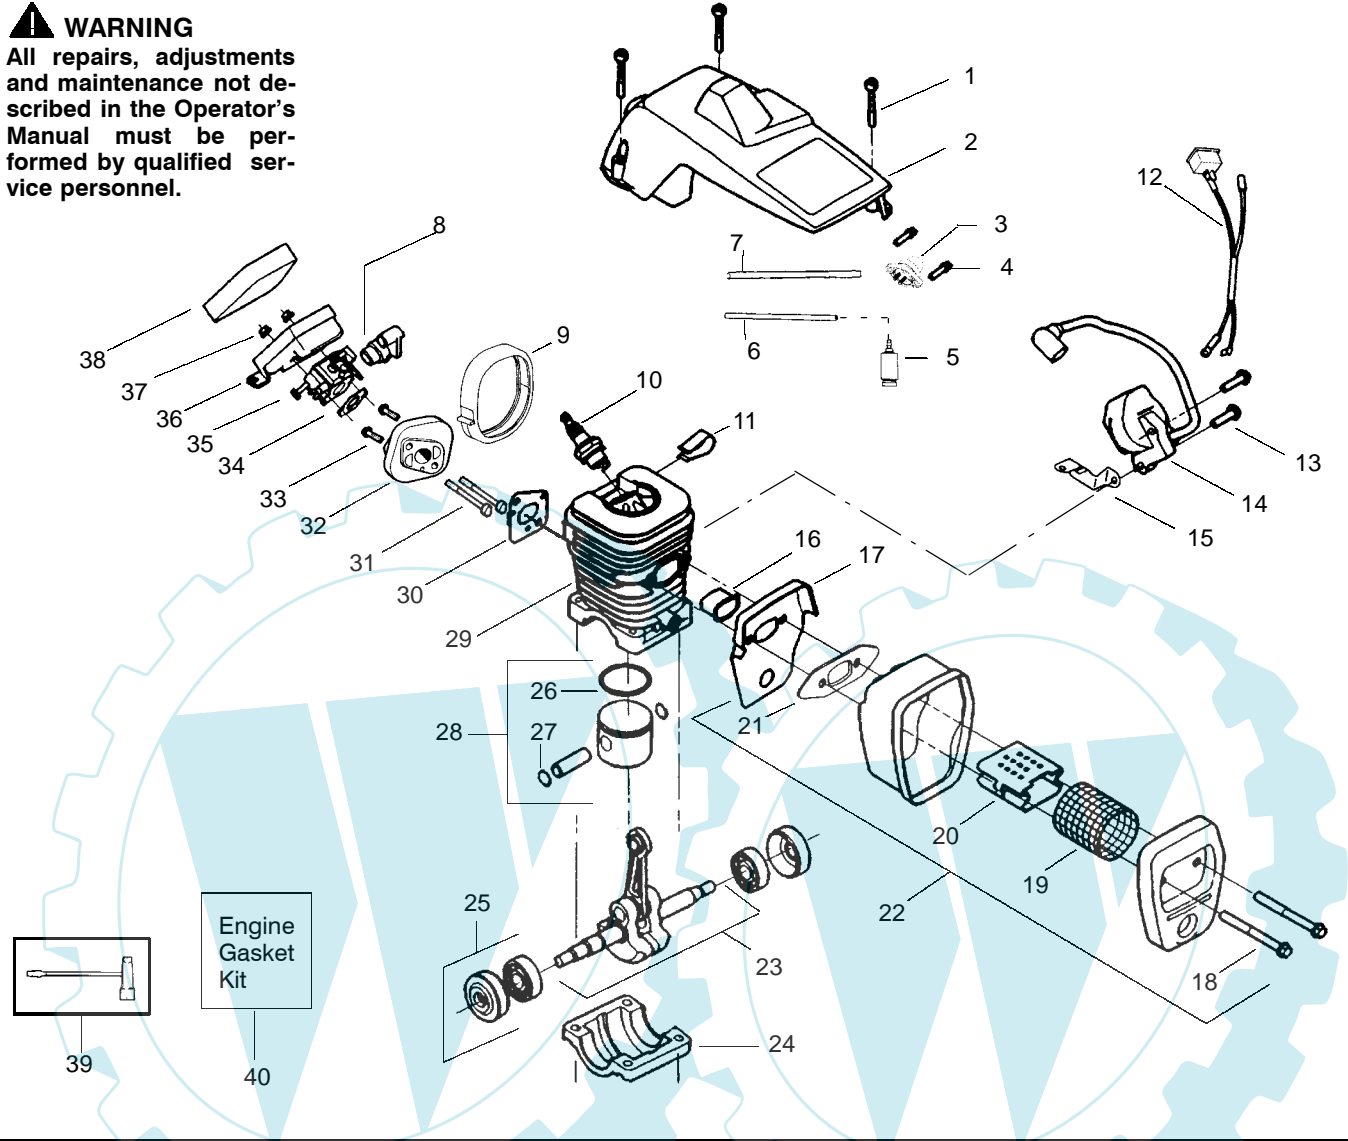

PARTS LIST NO. 530163923		McCULLOCH® PARTS LIST	CHAIN SAW MODEL(S) MAC CAT 442
DATE 5/15/03	NEW		PAGE NO. 2
Note: Illustration may differ from actual model due to design changes			

⚠ WARNING
All repairs, adjustments and maintenance not described in the Operator's Manual must be performed by qualified service personnel.

Ref.	Part No.	Description	Ref.	Part No.	Description	Ref.	Part No.	Description
1.	530016153	Screw	19.	530036103	Screen-Spark	36.	530047604	Housing-Air Filter
2.	530056914	Shield-Cylinder	20.	530037813	Diffuser-Muffler	37.	530016101	Nut
3.	530047213	Assy-Air Purge	21.	530069608	Gasket-Muffler (kit)	38.	530037793	Air Filter - Foam
4.	530015780	Screw	22.	530047207	Assy-Muffler (Incl. 19,20, 21,22,23)	39.	530031135	Wrench-Bar
5.	530095646	Assy-Fuel Pick-up	23.	530047062	Assy-Crankshaft	40.	530069608	Kit-Engine Gasket (incl. 36,32,23)
6.	530069247	Kit-Line Purge/Carb. (Small Dia)	24.	530037935	Cap-Crankcase			
7.	530069216	Kit-Line Purge/Tank (large line)	25.	530056363	Assy-Seal & Bearing			
8.	530035526	Grommet-Carb Adjust.	26.	530038729	Ring-Piston			
9.	530054144	Seal-Carb Adapter	27.	530015697	Retainer - Piston Pin			
10.	952030150	Spark Plug (RCJ-7Y)	28.	530071408	Kit-Piston - (incl. 28-29)			
11.	530016136	Clip-High Tension Lead	29.	530071412	Kit-Cylinder			
12.	530049117	Assy-Wire Harness (Includes switch)	30.	530069608	Gasket-Carb. Adapter (kit)			
13.	530015814	Screw	31.	530016187	Screw		530163895	Manual- (Scan)
14.	530039198	Module-Ignition	32.	530049700	Carb. Adapter		530163896	Manual - (Euro I)
15.	530047442	Strap-Ground	33.	530016386	Screw		530163897	Manual - (Euro II)
16.	530037652	Insulator-Heat	34.	530069608	Carb. Gasket (kit)		530054781	Decal-Warning
17.	530049870	Back Plate-Muffler	35.	530071621	Kit-Carburetor (WT-625)		530038478	Cap-limiter low(tan)
18.	530016132	Screw					530038479	Cap-limiter high(brn)
								Not Shown

✓ = NEW PART NUMBER FOR THIS IPL   ★ = REFER TO THE SERVICE REFERENCE INDICATED FOR MORE INFORMATION. (LOCATED AT END OF IPL)