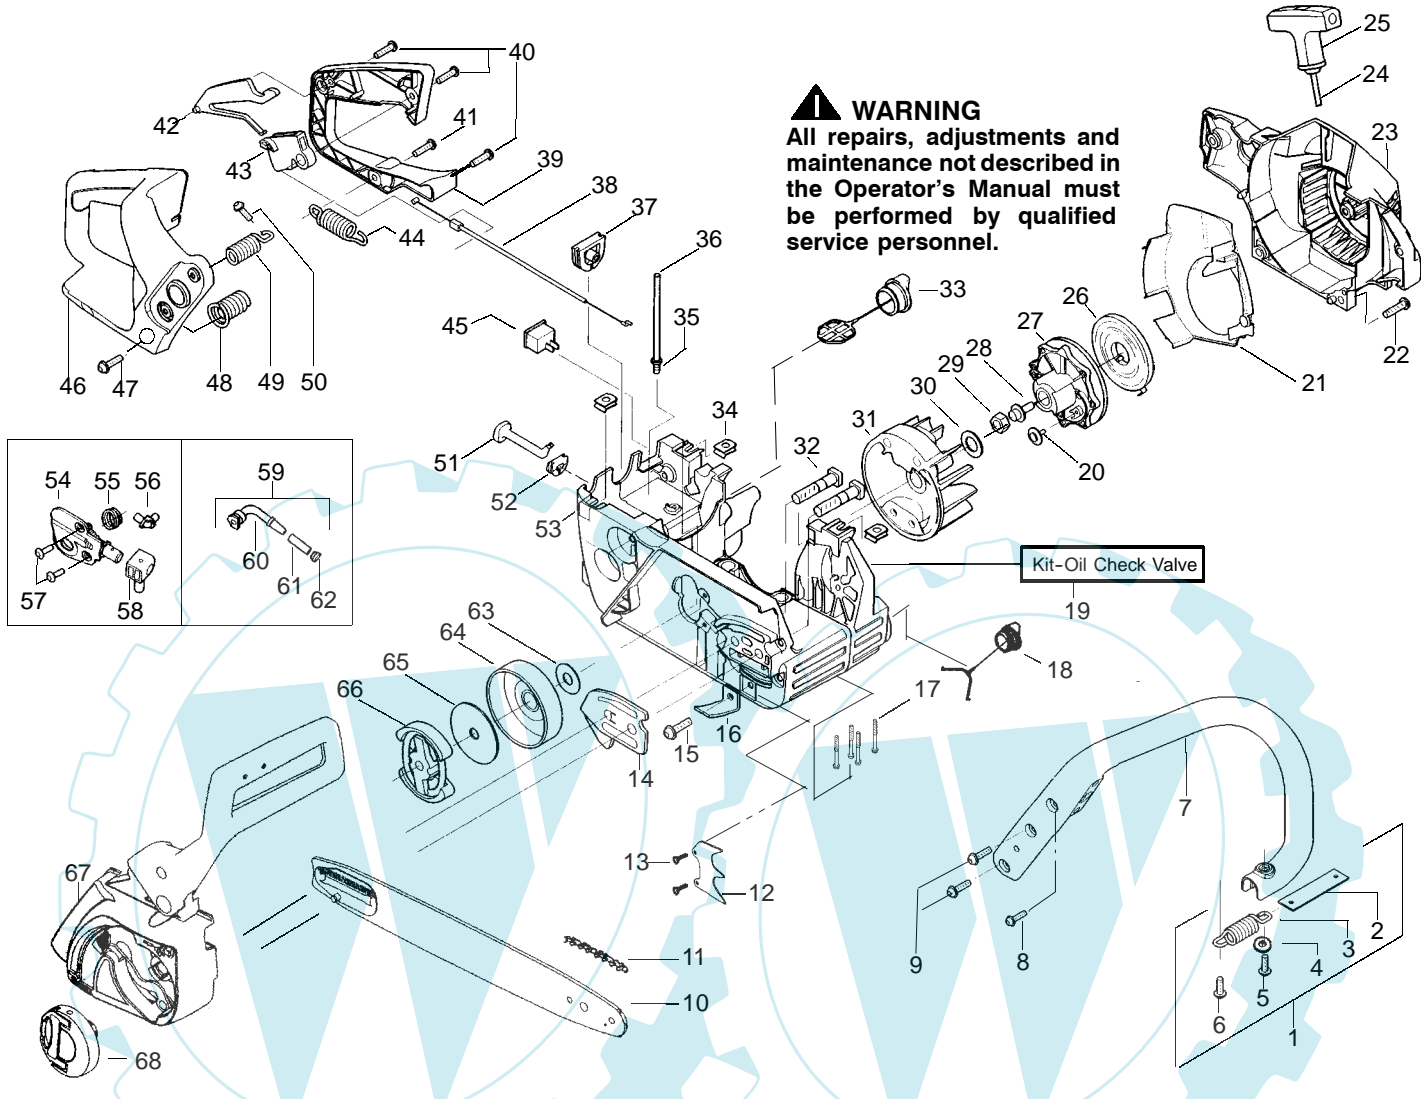

PARTS LIST NO. 530163923		McCULLOCH.® PARTS LIST	CHAIN SAW MODEL(S) MAC CAT 442
DATE 5/15/03	NEW		PAGE NO. 1
Note: Illustration may differ from actual model due to design changes			

Ref.	Part No.	Description	Ref.	Part No.	Description	Ref.	Part No.	Description
1.	530047963	Assy.- Isolator	25.	530056402	Handle- Starter	51.	530047605	Knob- Choke
2.	530047608	Strap- Limiter	26.	530027531	Spring- Recoil	52.	530049005	Grommet- Knob
3.	530042082	Spring- Isolator	27.	530037817	Pulley- Starter	53.	530056596	Assy- Chassis
4.	530015123	Washer	28.	530015920	Screw	54.	530071259	Kit- Oil Pump (Incls. 55,56,58)
5.	530016018	Screw	29.	530016134	Nut- Flywheel	55.	530037820	Gear- Worm Spring
6.	530015843	Screw	30.	530015127	Washer- Flywheel	56.	530049477	Elbow- Oil Pickup
7.	530047583	Handle- Front	31.	530039209	Assy- Flywheel	57.	530016064	Screw
8.	530015940	Screw	32.	530016133	Bolt- Bar	58.	530019206	Seal Block
9.	530015814	Screw	33.	530047192	Assy- Fuel Cap	59.	530047663	Assy- Oil Pickup (Incl. 60-62)
10.	530044897	Bar - 16"	34.	530015922	Nut- "U"- Type	60.	530038373	Pick-up Oiler
11.	538248288	Chain - 16"	35.	530023877	Fitting- fuel line	61.	530037821	Filter- Oil
12.	530014381	Kit- Assy Spike (incl. 13)	36.	530069216	Kit- Fuel line (large)	62.	530030189	Plug- Oil Filter
13.	530015805	Screw	37.	530047631	Grommet- Cable	63.	530015907	Washer- Thrust
14.	530038238	Plate- Bar Mounting	38.	530047602	Cable- Throttle	64.	530047061	Assy.- Clutch Drum w/bearing
15.	530015814	Screw	39.	530047581	Cover- Rear Handle	65.	530015611	Washer- Clutch
16.	530029850	Chain Catcher	40.	530015906	Screw	66.	530014949	Assy. Clutch
17.	530016132	Screw	41.	530015886	Screw	67.	530056923	Assy- Chain Brake
18.	530010846	Assy- Oil Cap	42.	530036098	Lockout- Throttle	68.	530056935	Assy- Knob
19.	530071666	Kit- Oil Check Valve	43.	530036097	Trigger- Throttle			
20.	530016080	Screw	44.	530042082	Spring			
21.	530055723	Baffle- Air	45.	530069572	Kit- Switch			
22.	530015892	Screw	46.	530047582	Handle - Rear			
23.	530056333	Housing- Fan	47.	530015814	Screw			
24.	530069232	Kit- Rope	48.	530053274	Assy. Isolator - lower			
			49.	530071385	Kit- Isolator (Upper)			
			50.	530015875	Screw			

✓ = NEW PART NUMBER FOR THIS IPL

* = REFER TO THE SERVICE REFERENCE INDICATED FOR MORE INFORMATION. (LOCATED AT END OF IPL)